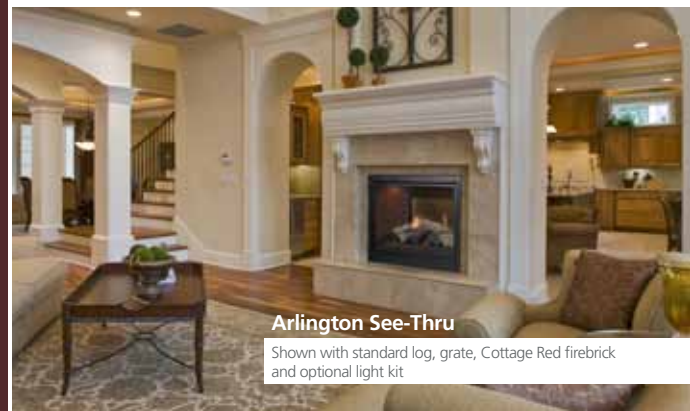

Arlington Corner

Arlington See-Thru

Shown with standard log, grate, Cottage Red firebrick and optional light kit