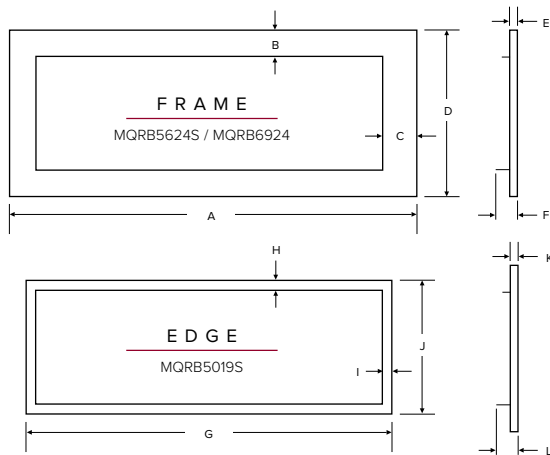

Model	MQRB4436NE MQRB4436N	MQRB4436LPE MQRB4436LP	MQRB5143NE MQRB5143N	MQRB5143LPE MQRB5143LP	MQRB6961NE MQRB6961N	MQRB6961LPE MQRB6961LP
Fuel	Natural Gas	Liquid Propane	Natural Gas	Liquid Propane	Natural Gas	Liquid Propane
Input (Max)	33,000	33,000	40,000	40,000	62,000	62,000
Input (Min)	22,000	26,000	28,000	31,000	43,000	48,500
Glass Window	Ceramic	Ceramic	Ceramic	Ceramic	Ceramic	Ceramic
Electronic Ignition	Yes	Yes	Yes	Yes	Yes	Yes
Millivolt	Yes	Yes	Yes	Yes	Yes	Yes
Glass Size	35" W x 15 1/4" H		42" W x 15 1/4" H		60" W x 15 1/4" H	
Venting	5/7" Kingsman Flex Vent		5/7" Kingsman Flex / 5/8" Hard Pipe*		7/10" Kingsman Flex Vent	
FE (P.4.1-02)	60.9% / 59.1%	60.9% / 59.1%	65.6% / 64%	65.6% / 64%	51.1% / 51.8%	51.1% / 51.8%

* with adapter

WALL SURROUND TRIM KIT

MQRB4436 MQRB5143 MQRB6961

A	49⁷/₈"	56⁷/₈"	74⁷/₈"
B	3⁷/₈"	3⁷/₈"	3⁷/₈"
C	4³/₈"	4³/₈"	4³/₈"
D	23³/₄"	23³/₄"	23³/₄"
E	1"	1"	1"
F	2³/₈"	2³/₈"	2³/₈"

MQRB4436 MQRB5143 MQRB6961

G	44¹/₈"	51¹/₈"	69¹/₈"
H	1¹/₂"	1¹/₂"	1¹/₂"
I	1¹/₂"	1¹/₂"	1¹/₂"
J	19¹/₈"	19¹/₈"	19¹/₈"
K	1"	1"	1"
L	2³/₈"	2³/₈"	2³/₈"