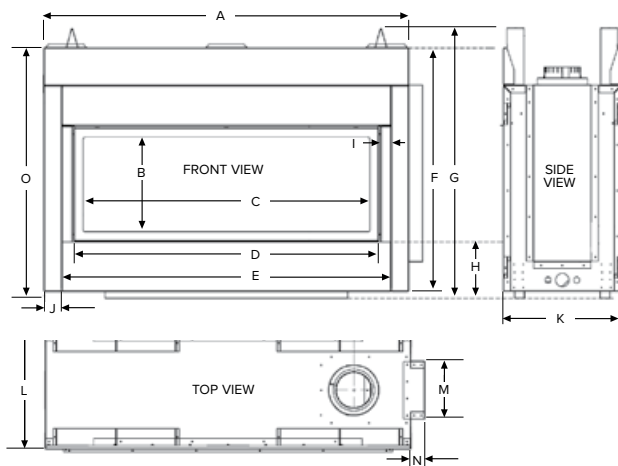

* with adapter

WALL SURROUND TRIM KIT

MQRB4436 MQRB5143 MQRB6961

A	49 ⁷ / ₈ "	56 ⁷ / ₈ "	74 ⁷ / ₈ "
B	3 ⁷ / ₈ "	3 ⁷ / ₈ "	3 ⁷ / ₈ "
C	4 ³ / ₈ "	4 ³ / ₈ "	4 ³ / ₈ "
D	23 ³ / ₄ "	23 ³ / ₄ "	23 ³ / ₄ "
E	1"	1"	1"
F	2 ³ / ₈ "	2 ³ / ₈ "	2 ³ / ₈ "

PRODUCT DIMENSIONS

MQRB4436 MQRB5143 MQRB6961

A	44 ¹ / ₈ "	51 ¹ / ₈ "	69 ¹ / ₈ "
B	13 ¹ / ₄ "	13 ¹ / ₄ "	13 ¹ / ₄ "
C	33 ¹ / ₈ "	40 ¹ / ₈ "	58 ¹ / ₈ "
D	36 ¹ / ₄ "	43 ¹ / ₄ "	61 ¹ / ₄ "
E	39"	46"	64 ¹ / ₈ "
F	34"	34"	38"
G	37 ³ / ₈ "	37 ³ / ₈ "	45 ³ / ₈ "
H	7 ⁷ / ₈ "	7 ⁷ / ₈ "	7 ⁷ / ₈ "
I	1 ¹ / ₂ "	1 ¹ / ₂ "	1 ¹ / ₂ "
J	2 ¹ / ₂ "	2 ¹ / ₂ "	2 ¹ / ₂ "
K	16 ¹ / ₂ "	16 ¹ / ₂ "	20 ¹ / ₂ "
L	16 ¹ / ₂ "	16 ¹ / ₂ "	20 ¹ / ₂ "
M	8 ⁷ / ₈ "	8 ⁷ / ₈ "	12 ¹ / ₈ "
N	2"	2"	2 ⁷ / ₈ "
O	35"	35"	39"